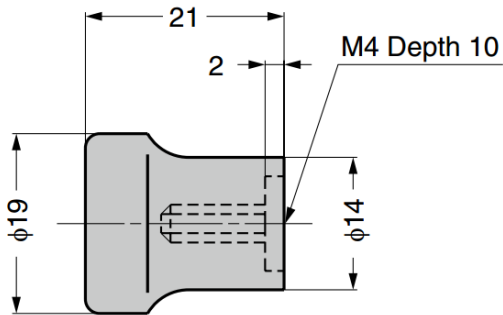

### Parts Included

- Truss head screw M4x25

Part No.	Material	Colour
GGD-20	ABS	Black

### Parts Included

- **GRSS-25S, GRSS-25M, GRSS-30S, GRSS-30M:**  
Truss head screw M4x30 (SUS)
- **GRSS-38S, GRSS-38M, GRSS-50S, GRSS-50M:**  
Truss head screw M5x30 (SUS)

Part No.	Material	Colour	H	D	D <sub>1</sub>	d
GRSS-25S	Stainless Steel 304	Satin	22	25	18	M4
GRSS-25M		Polished				
GRSS-30S		Satin	23	30	20	
GRSS-30M		Polished				
GRSS-38S		Satin	27	38	25	M5
GRSS-38M		Polished				
GRSS-50S		Satin	34	50	35	
GRSS-50M		Polished				