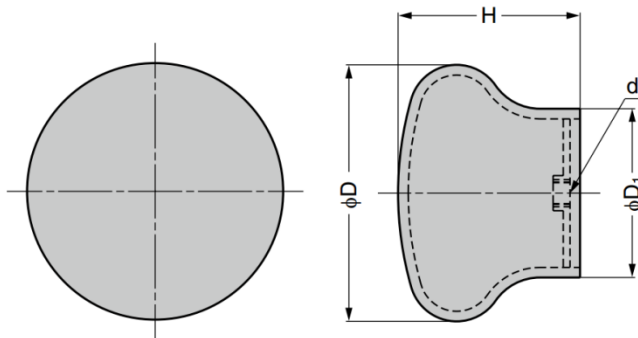

### Parts Included

- Truss head screw M4x25

Part No.	Material	Colour
GGD-20	ABS	Black

### Parts Included

- **GRSS-25S, GRSS-25M, GRSS-30S, GRSS-30M:**  
Truss head screw M4x30 (SUS)
- **GRSS-38S, GRSS-38M, GRSS-50S, GRSS-50M:**  
Truss head screw M5x30 (SUS)

Part No.	Material	Colour	H	D	D <sub>1</sub>	d
GRSS-25S	Stainless Steel 304	Satin	22	25	18	M4
GRSS-25M		Polished				
GRSS-30S		Satin	23	30	20	
GRSS-30M		Polished				
GRSS-38S		Satin	27	38	25	M5
GRSS-38M		Polished				
GRSS-50S		Satin	34	50	35	
GRSS-50M		Polished				